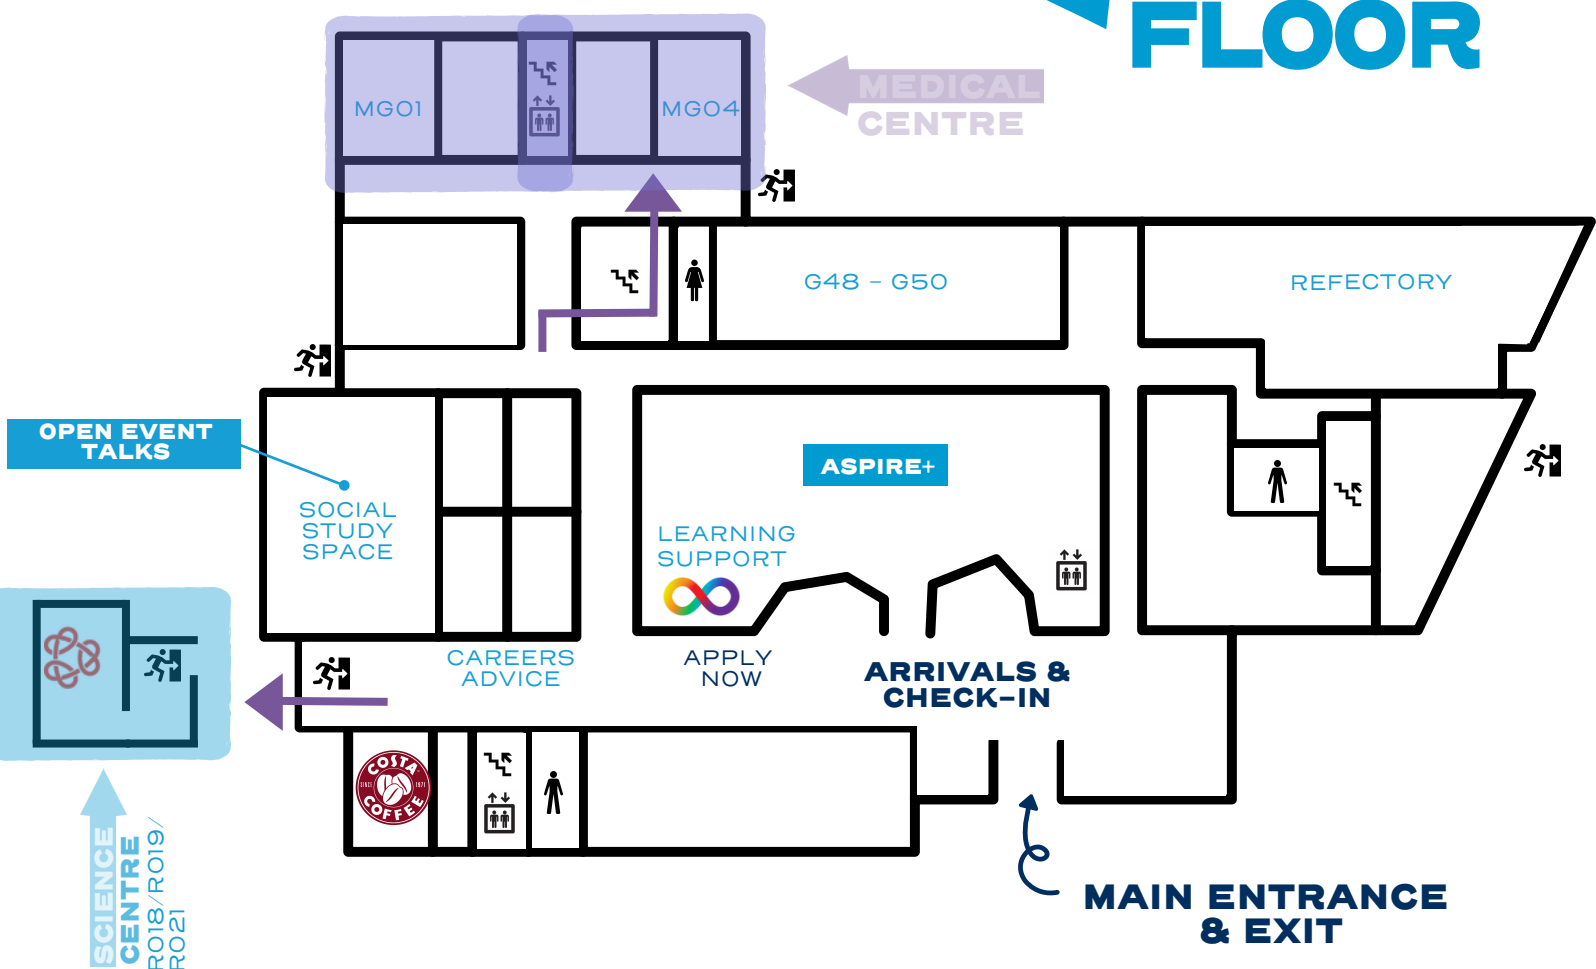

STAIRS LIFT TOILETS FIRE EXIT

GROUND FLOOR

STAIRS LIFT TOILETS FIRE EXIT